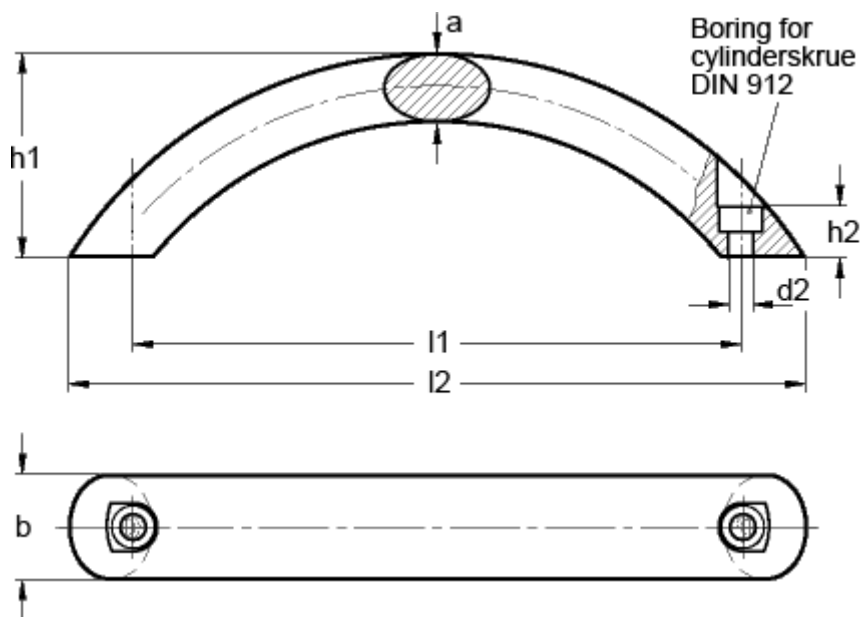

Article number: 20085150

Description: E+G Arch handle GN 565.4-20-160-B-BL

Measures

a	= 13
b	= 20
d2	= 5.3
h1	= 51
h2	= 10
l1	= 160
l2 approx.	= 185
t min	= 8.5